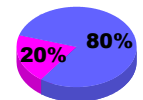

Membership Results 2008-2009

Membership 2007-2008

Month	Net Memb Goal	Actual New Memb	Actual Dropped Memb	Gain/Loss of Memb	Gain/Loss of Memb
Jul/Aug/Sep	10	27	-49	-22	10
Oct/Nov/Dec	0	47	-84	-37	-12
Jan/Feb/Mar	10	40	-24	16	-5
Apr/May/June	0	27	-55	-28	7
Totals	20	141	-212	-71	0

Membership Results 2008-2009

Goal, New, Dropped, Gain/Loss

Comparison of Membership Gain/Loss

Current Year Compared to the Previous Year

Gender Comparison 2008-2009

Jul/Aug/Sep

Oct/Nov/Dec

Jan/Feb/Mar

Apr/May/June

Male

Female