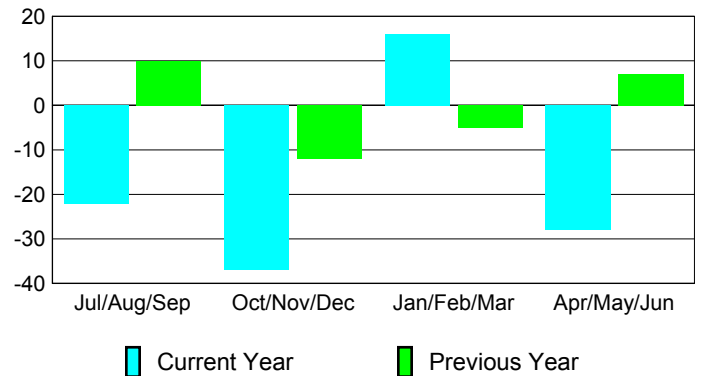

Membership Results 2008-2009

Membership 2007-2008

Month	Net Memb Goal	Actual New Memb	Actual Dropped Memb	Gain/Loss of Memb	Gain/Loss of Memb
Jul/Aug/Sep	10	27	-49	-22	10
Oct/Nov/Dec	0	47	-84	-37	-12
Jan/Feb/Mar	10	40	-24	16	-5
Apr/May/June	0	27	-55	-28	7
Totals	20	141	-212	-71	0

Membership Results 2008-2009

Goal, New, Dropped, Gain/Loss

Comparison of Membership Gain/Loss

Current Year Compared to the Previous Year

Gender Comparison 2008-2009

Jul/Aug/Sep

Oct/Nov/Dec

Jan/Feb/Mar

Apr/May/June

Male

Female