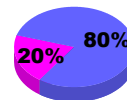

Membership Results 2008-2009

Membership 2007-2008

Month	Net Memb Goal	Actual New Memb	Actual Dropped Memb	Gain/Loss of Memb	Gain/Loss of Memb
Jul/Aug/Sep	10	27	-49	-22	10
Oct/Nov/Dec	0	47	-84	-37	-12
Jan/Feb/Mar	10	40	-24	16	-5
Apr/May/June	0	27	-55	-28	7
Totals	20	141	-212	-71	0

Membership Results 2008-2009

Goal, New, Dropped, Gain/Loss

Comparison of Membership Gain/Loss

Current Year Compared to the Previous Year

Gender Comparison 2008-2009

Jul/Aug/Sep

Oct/Nov/Dec

Jan/Feb/Mar

Apr/May/June

Male

Female