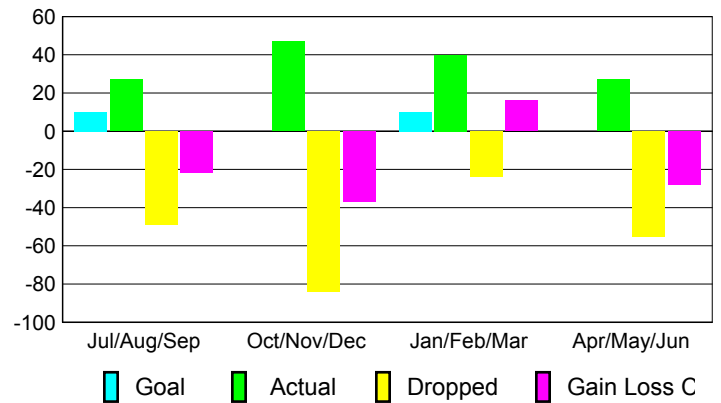

Membership Results 2008-2009

Goal, New, Dropped, Gain/Loss

Comparison of Membership Gain/Loss

Current Year Compared to the Previous Year